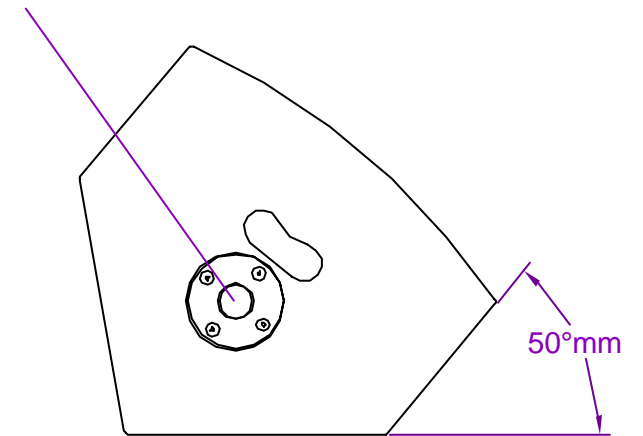

35mm Top Hat

All dimensions in mm and inches

Copyright Funktion-One Research Ltd 30/03/2006 Last revised 30/03/2006

**FUNKTION-ONE**

Hoyle, Horsham Road, Beare Green, Dorking, Surrey, RH5 4PS, England

Phone: +44 (0)1306 712820